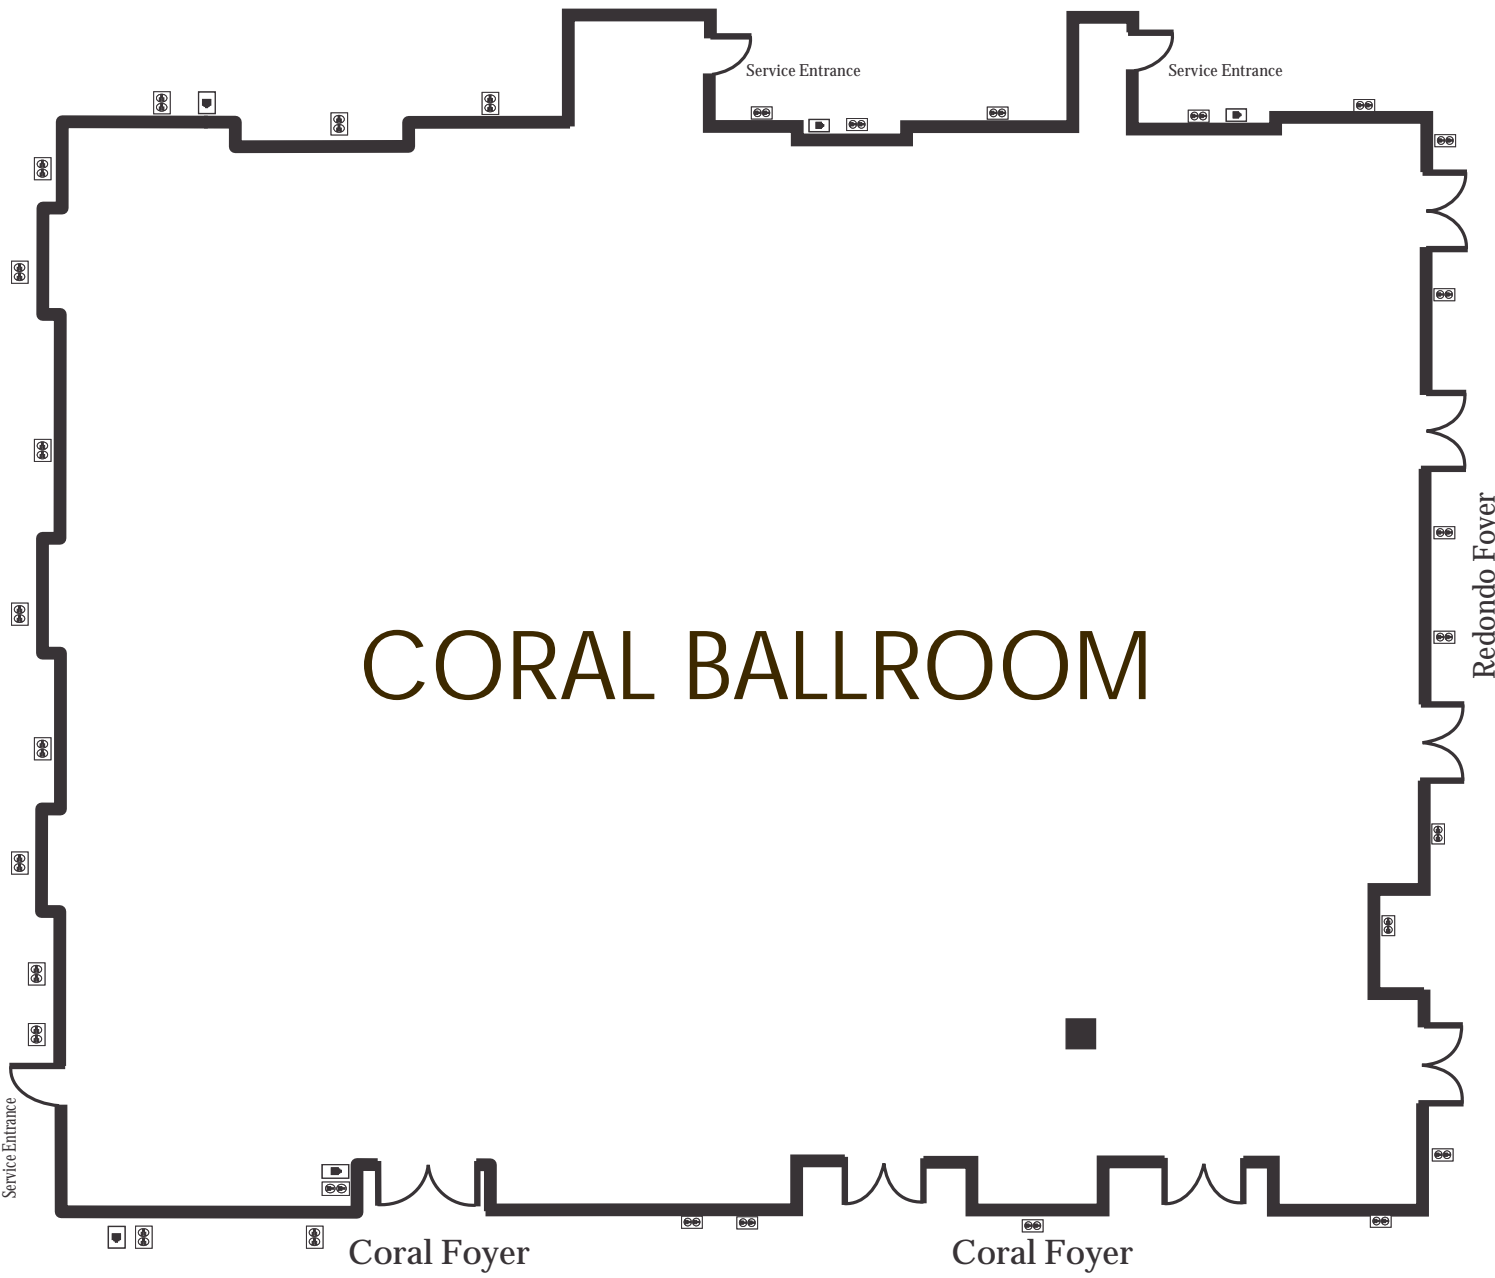

CROWNE PLAZA®

REDONDO BEACH AND MARINA

Coral Ballroom

Square Feet: 7250
Dimensions: 94' x 80'
Height: 13'

Reception	1000
Banquet	580
with Dance Floor	500
Theater	900
Classroom	400
Conference U-Shape	
Exhibit	40

CORAL BALLROOM

This is a schematic floor plan. Not to scale.