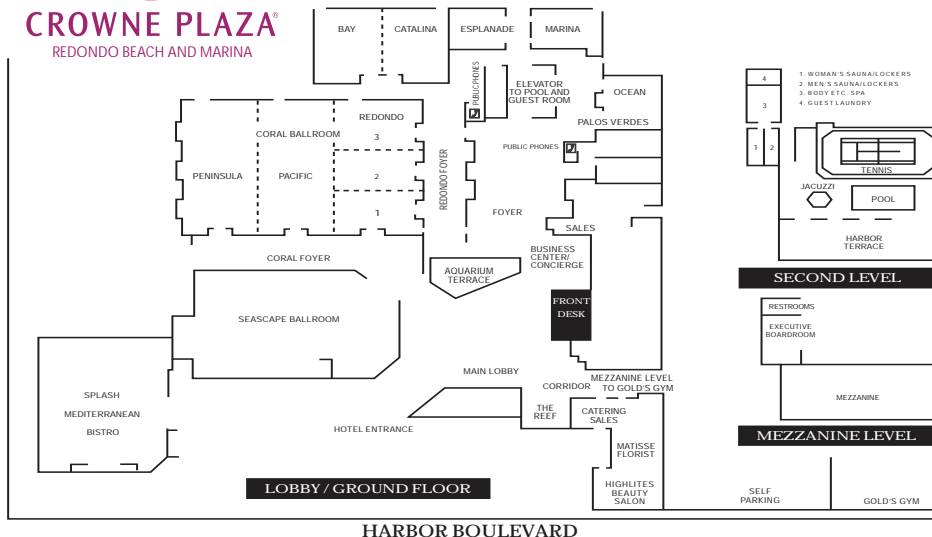

Fabulous Meeting Programs

Including Priority Club and Priority Club Meeting Rewards. This award winning program rewards YOU for staying or meeting at Crowne Plaza. Membership is free; sign up on-line or at hotel. For details, see www.priorityclub.com

CATALINA AVENUE