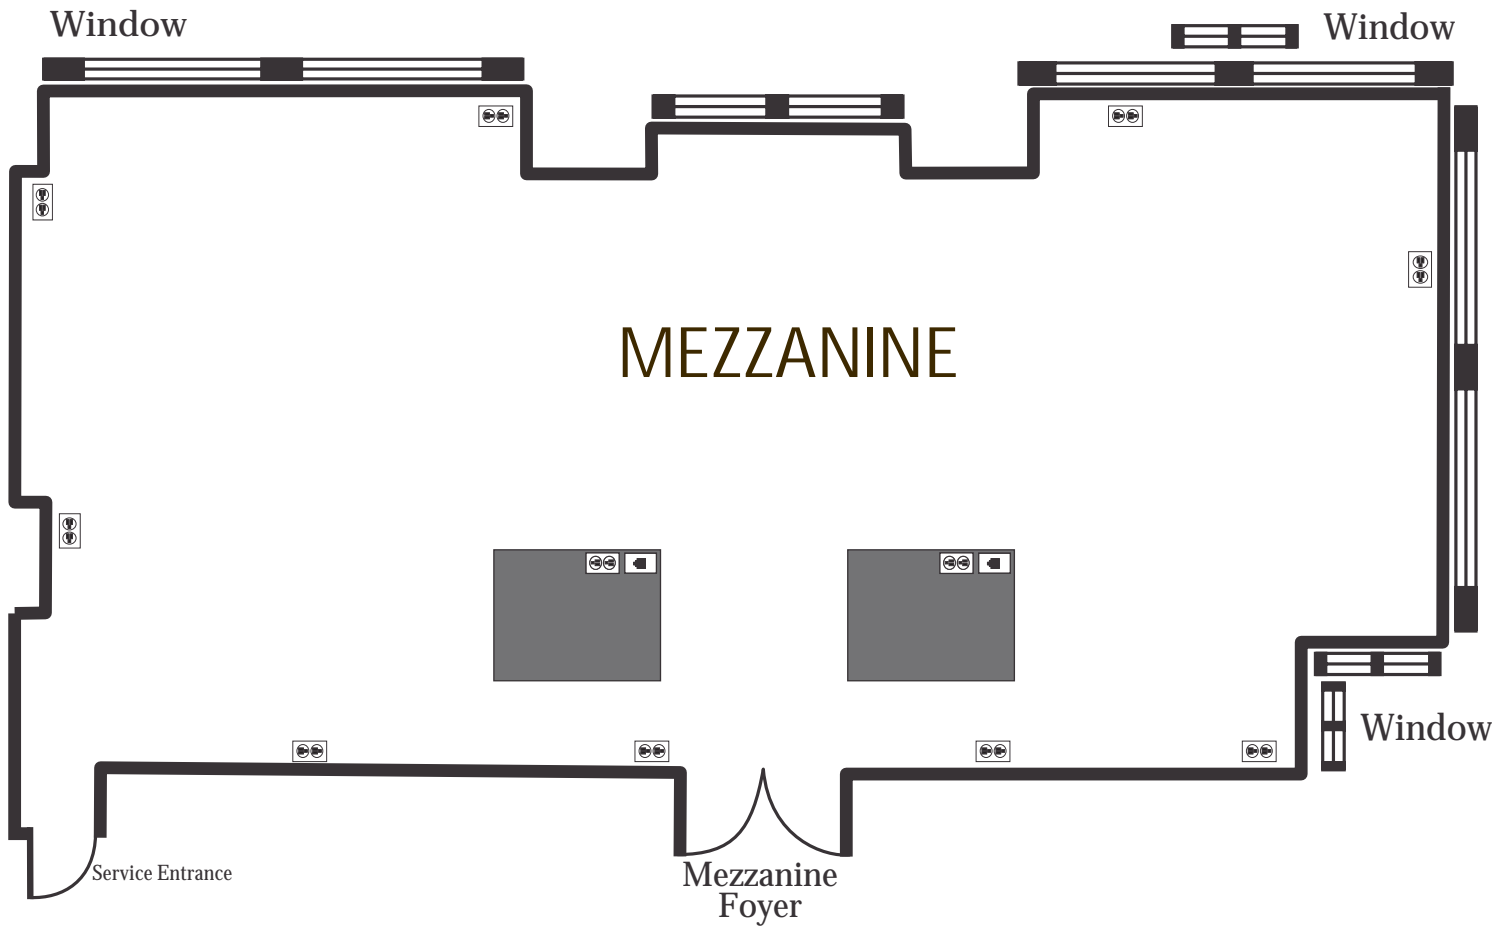

CROWNE PLAZA®

REDONDO BEACH AND MARINA

This is a schematic floor plan. Not to scale.

Mezzanine

Square Feet:	1900
Dimensions:	68' x 31'
Height:	8'

Reception	175
Banquet with Dance Floor	100 80
Theater	90
Classroom	50
Conference U-Shape	40/34
Exhibit	