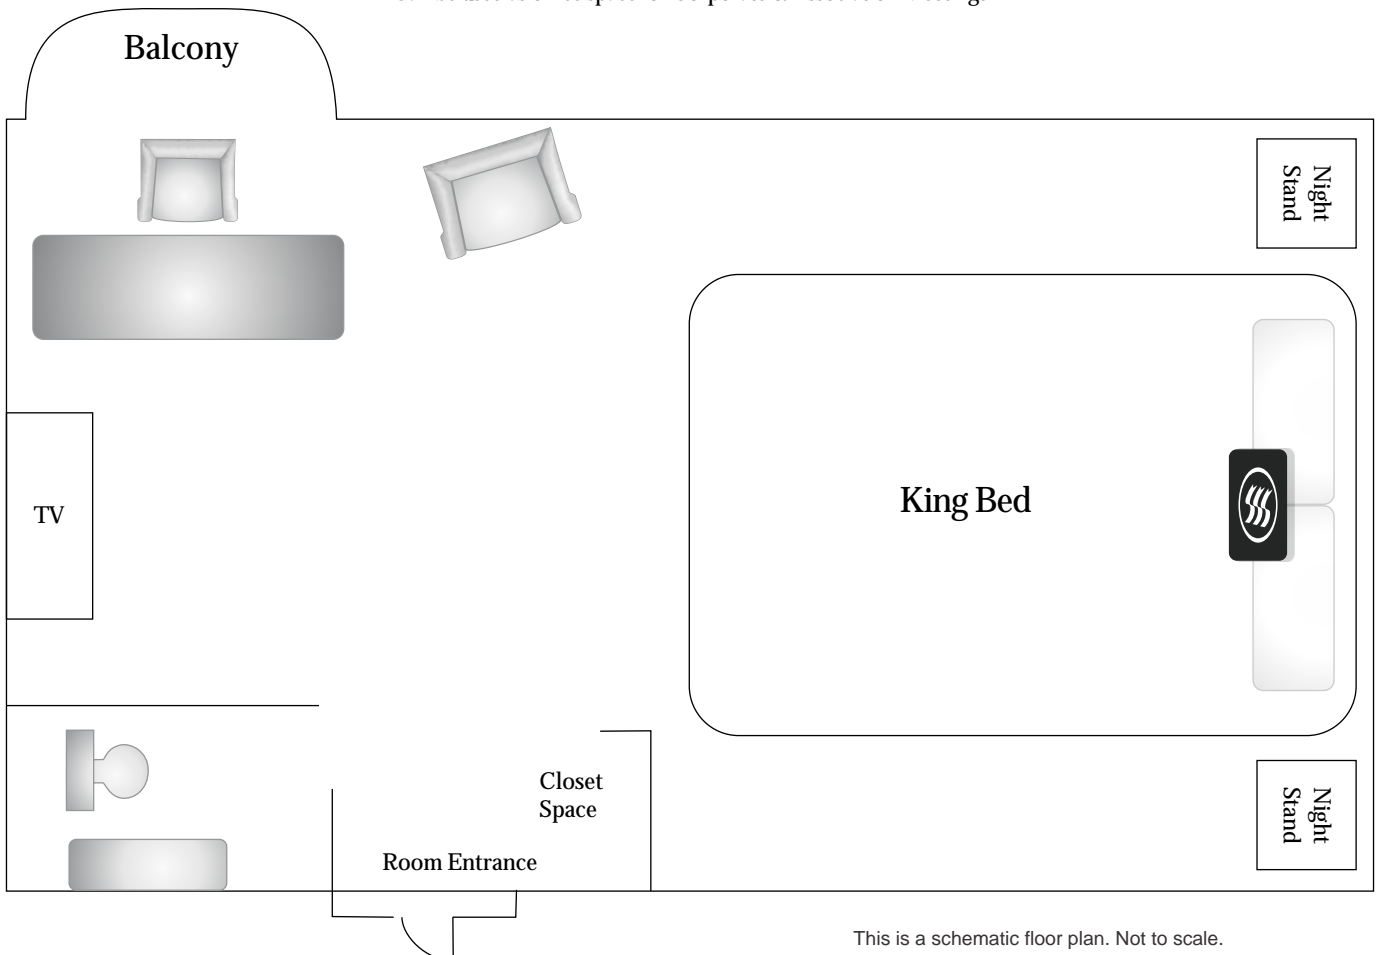

Standard Room with King

Standard Room with 2 Double Beds

# Parlor Suite

Can be used as office space for Corporate & Association Meetings

This is a schematic floor plan. Not to scale.