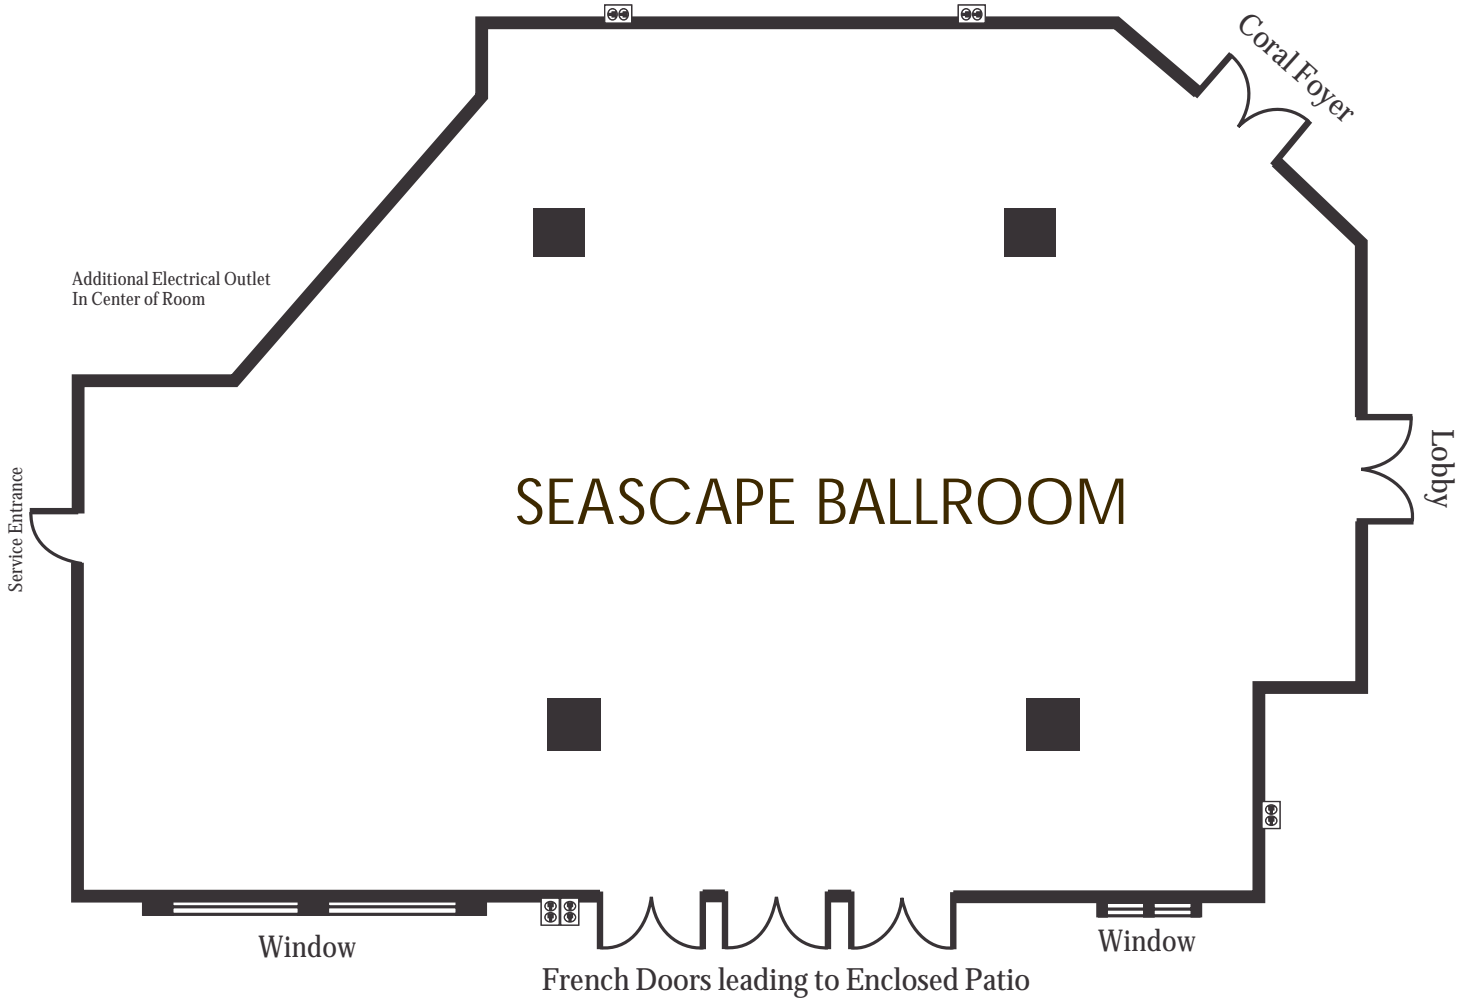

# CROWNE PLAZA®

REDONDO BEACH AND MARINA

This is a schematic floor plan. Not to scale.

## Seascape Ballroom

Square Feet: 3640  
Dimensions: 70' x 52'  
Height: 12'

Reception	320
Banquet	250
with Dance Floor	180
Theater	150
Classroom	90
Conference U-Shape	46
Exhibit	20